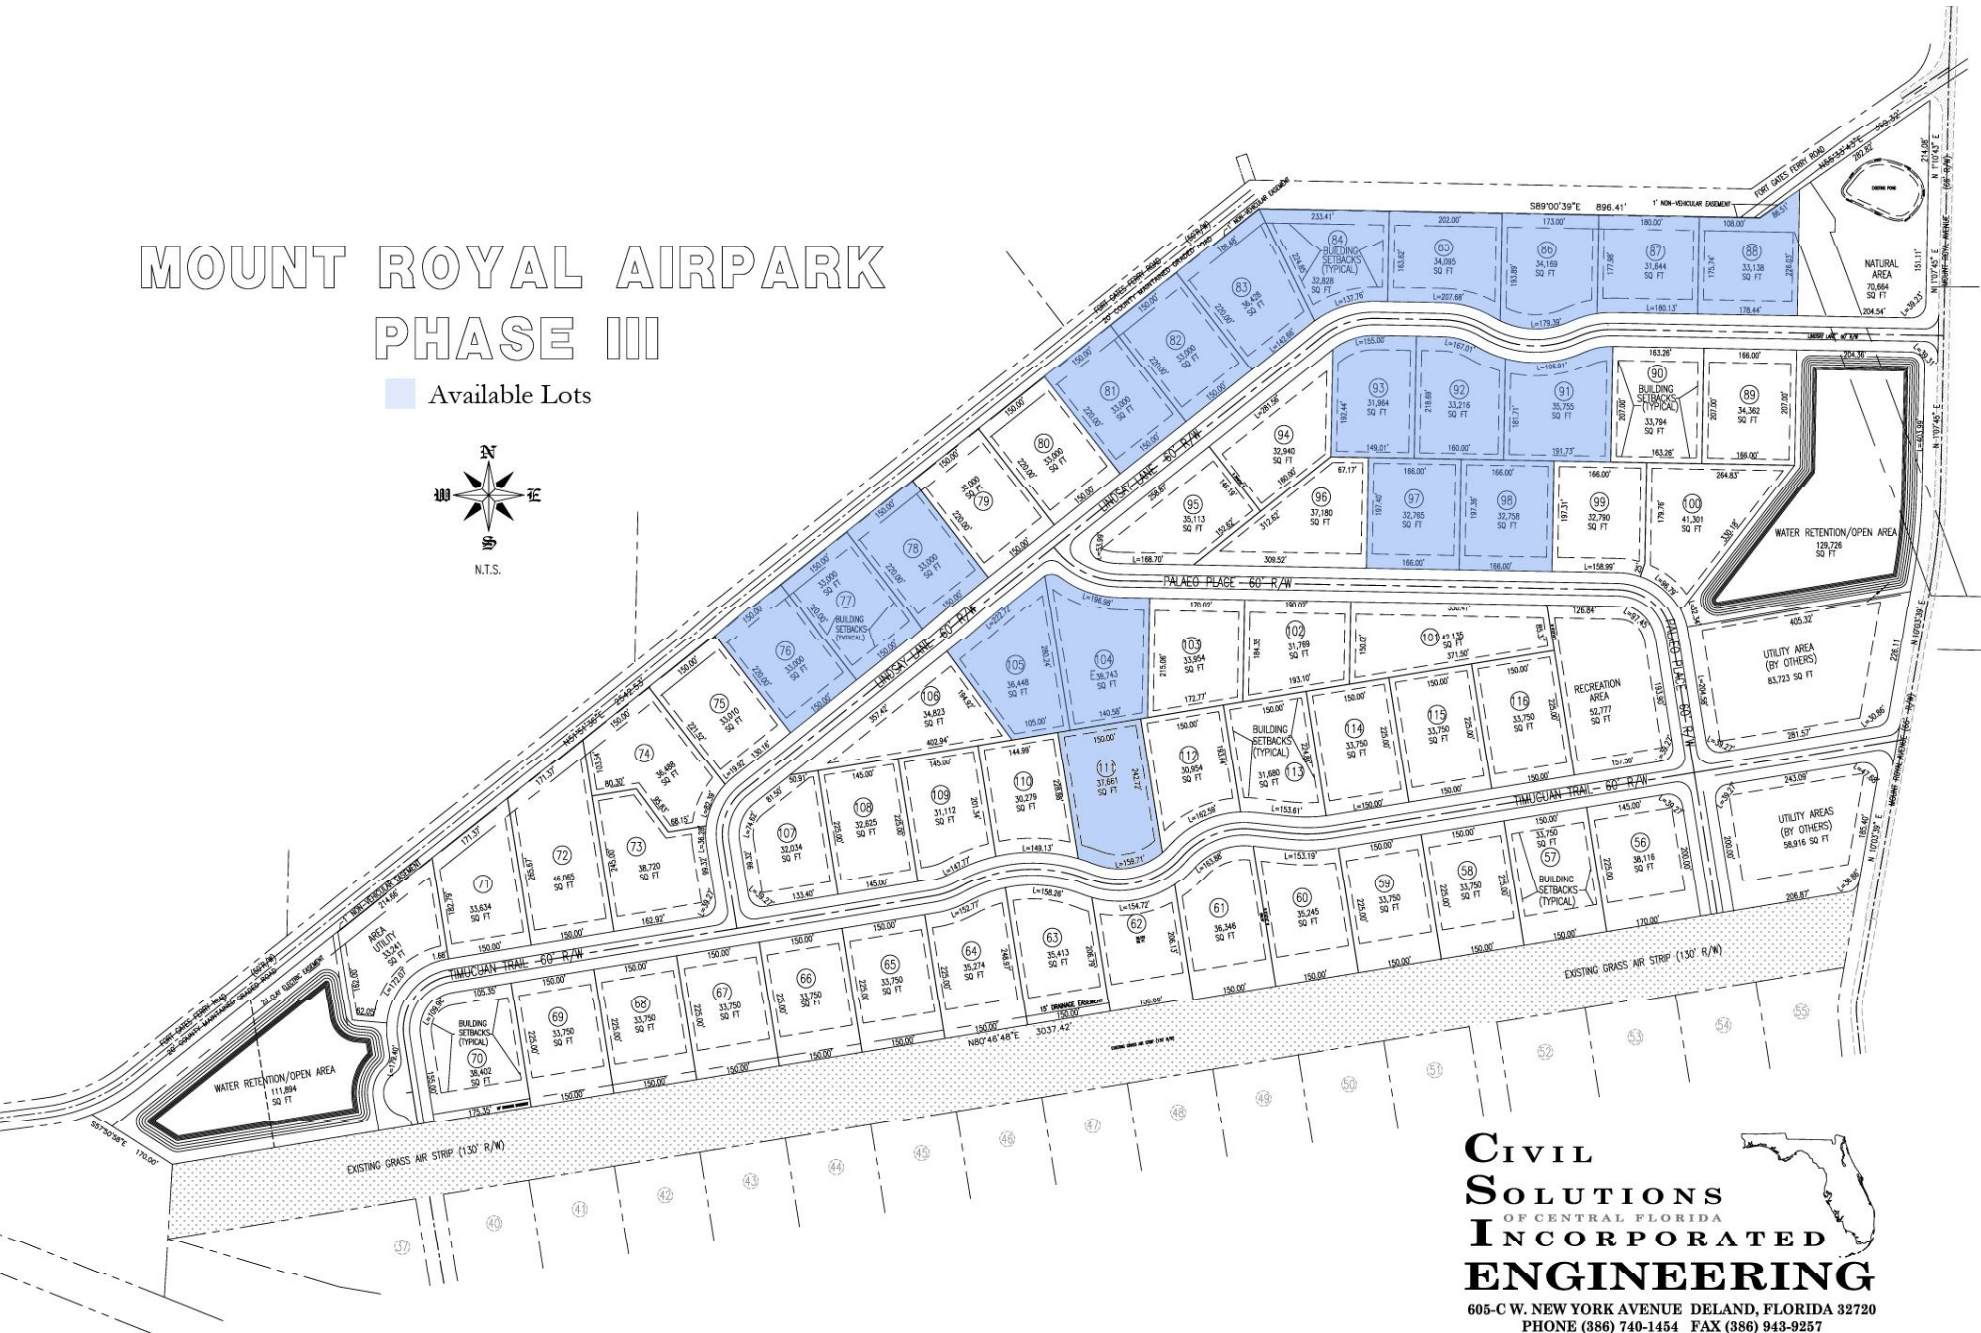

# MOUNT ROYAL AIRPARK PHASE III

Available Lots

**CIVIL  
SOLUTIONS  
OF CENTRAL FLORIDA  
INCORPORATED  
ENGINEERING**

605-C W. NEW YORK AVENUE DELAND, FLORIDA 32720  
PHONE (386) 740-1454 FAX (386) 943-9257